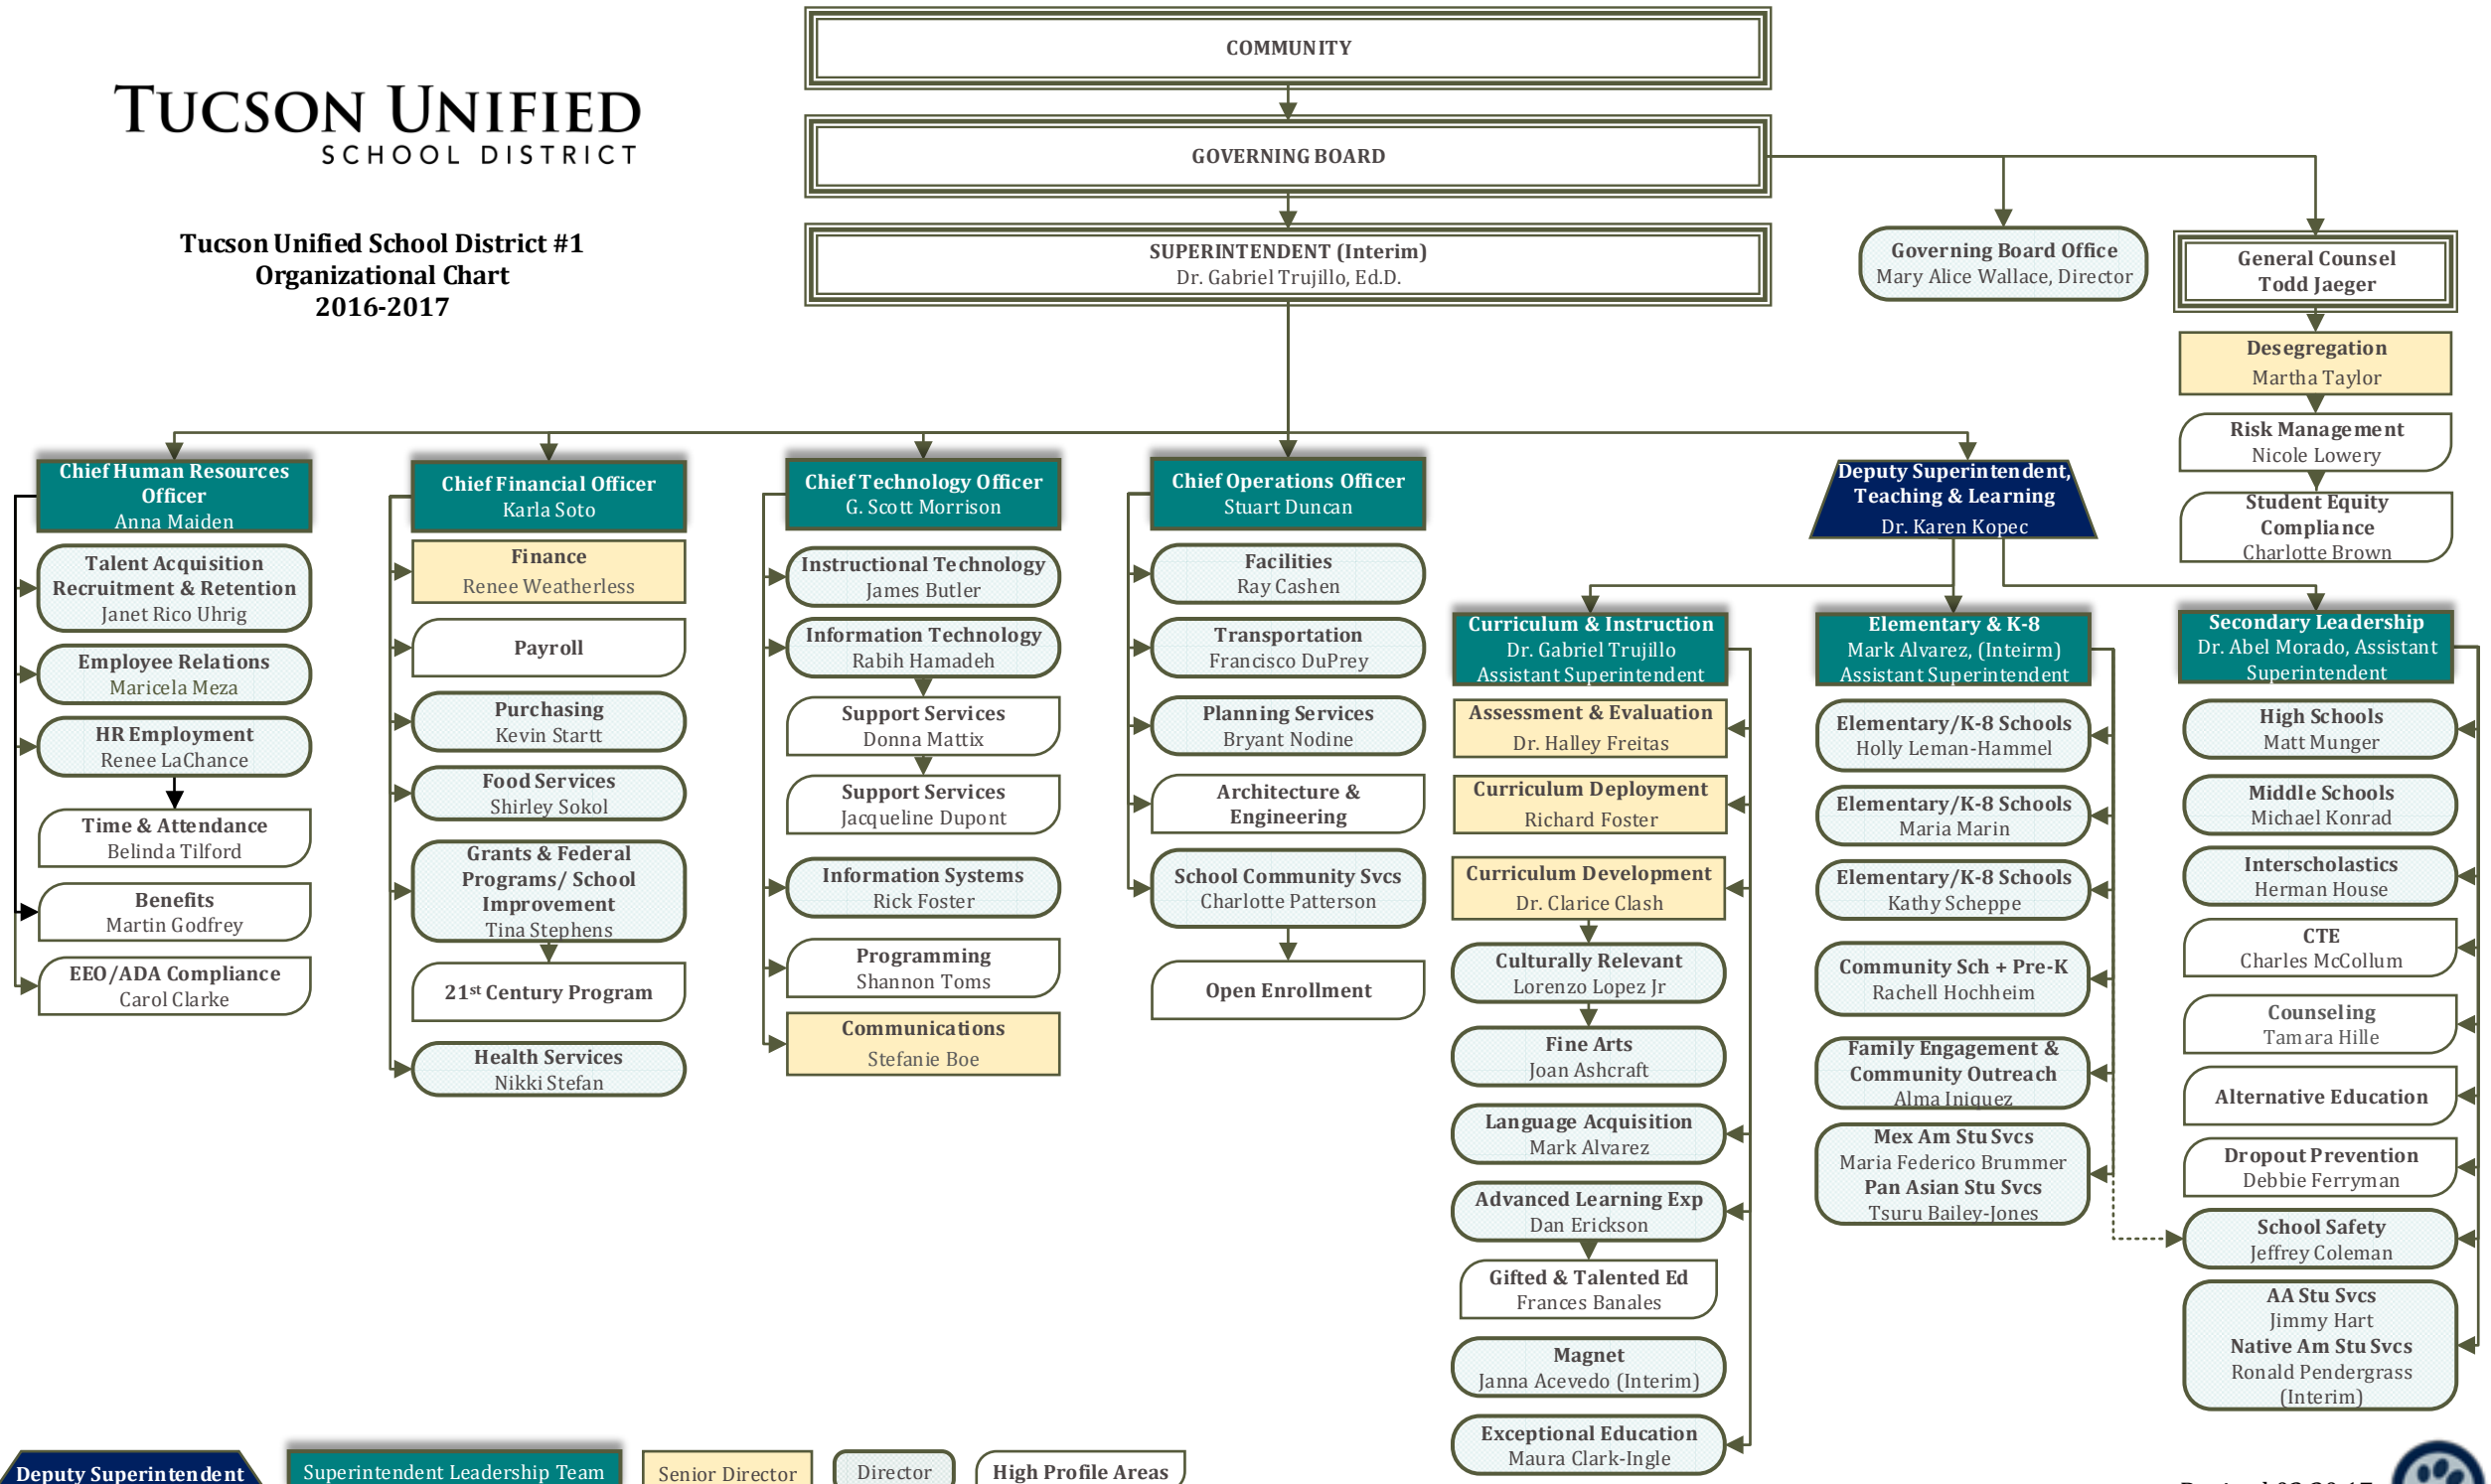

TUCSON UNIFIED SCHOOL DISTRICT

Tucson Unified School District #1 Organizational Chart 2016-2017

Deputy Superintendent

Superintendent Leadership Team

Senior Director

Director

High Profile Areas

Revised 03.30.17